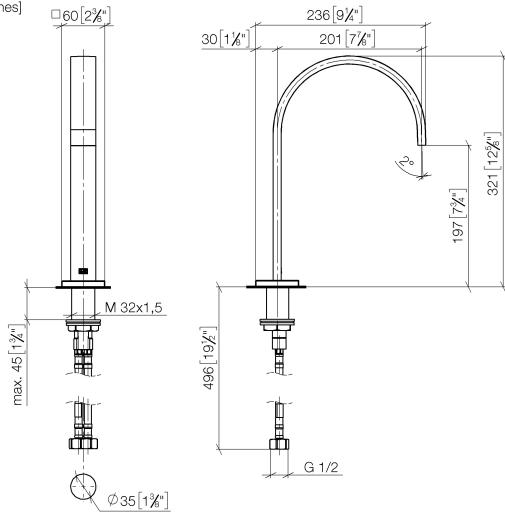

MEM Deck-mounted basin spout without pop-up waste - Champagne (22kt Gold)

MEM

13 716 782

- 200mm projection
- fixed spout
- rectangular, air-enriched flow
- height of mixer 321 mm
- height up to aerator 190 mm
- hole diameter 35 mm
- rosette 60 x 60 mm
- 2x screw-in M 10 x 1 pressure hose, leak-tested
- 1/2" connection
- max. flow 5.7 l/min
- lead-free
- This product can help a building meet the requirements of Green Building Rating Systems, e.g. LEED®, BREEAM®, DGNB

	Champagne (22kt Gold)	13 716 782-47
	Chrome	13 716 782-00
	Brushed Platinum	13 716 782-06
	Platinum	13 716 782-08
	Dark Chrome	13 716 782-19
	Brushed Durabronze (23kt Gold)	13 716 782-28
	Brushed Champagne (22kt Gold)	13 716 782-46
	Brushed Dark Platinum	13 716 782-99

13 716 782
mm [inches]

Flow rate chart

Certificates

GDV_0400289.

MEM Deck-mounted basin spout without pop-up waste - Champagne (22kt Gold)

MEM

13 716 782
Parts for other
finishes can be found
here: [Chrome](#)